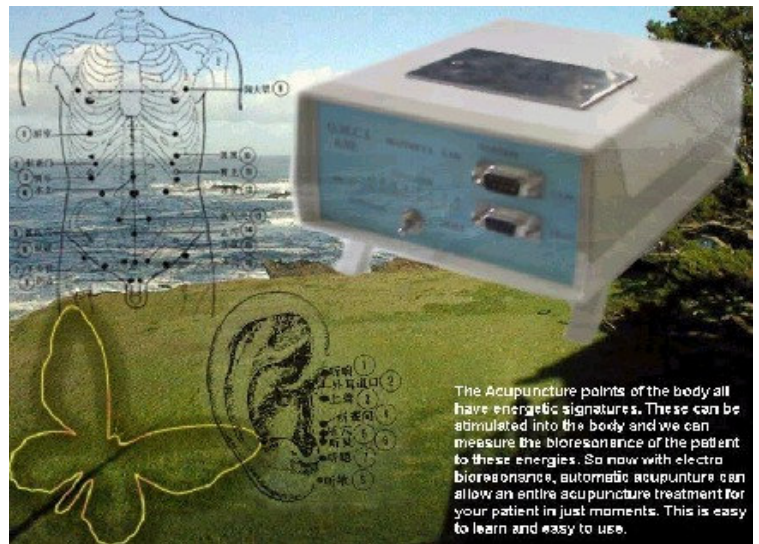

The EPFX/QXCI gives the physician the ability to care for and successfully address even the most complex and troublesome cases.

It Increases the range of protocols and patient restorative success with the EPFX/QXCI.

With the largest medical software package in the world, the EPFX/QXCI is capable of accurately assessing and normalizing underlying energetic imbalances; it automatically provides the information needed for the body to restore itself. EPFX/QXCI empowers you to find the subconscious reasons for many illnesses and dis-eases. EPFX/QXCI's cutting edge technology makes it the only Evoked Potential Biofeedback Device that utilizes a complete Three Dimensional Loop.

The EPFX/QXCI is the first of its kind to use a Double Blind approach. By dealing on a subconscious level, only the system is aware of the thousands of items being tested. Neither the operator nor the client can influence the scan.

The Acupuncture points of the body all have energetic signatures. These can be stimulated into the body and we can measure the bioresonance of the patient to these energies. So now with electro bioresonance, automatic acupuncture can allow an entire acupuncture treatment for your patient in just moments. This is easy to learn and easy to use.

This sophisticated computer program with the EPFX/QXCI Digital Device scans for, detects and corrects virtually any energetic imbalance.

Moshe Dekel, MD

166 Elaine Dr. Oceanside, NY 11572

www.drdekel.com 516-817-1770